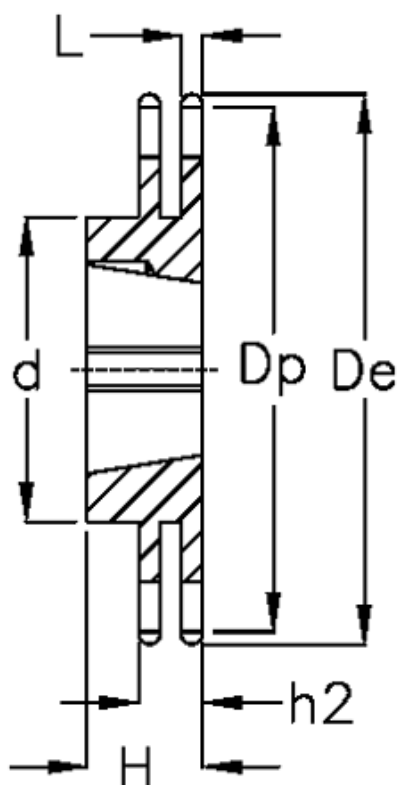

Article number: 616032008021

Description: Taperbored sprocket 16 B-2 Z=21 duplex
for bushing 3020

Measures

C = 2.5
d = 140
De = 181.2
Dp = 170.43
For bush = 3020
For chain size = 1" x 17,02 mm
For chain type = 16 B-2
H = 51

h2 = 47.7
Material = Stål
Number of teeth = 21